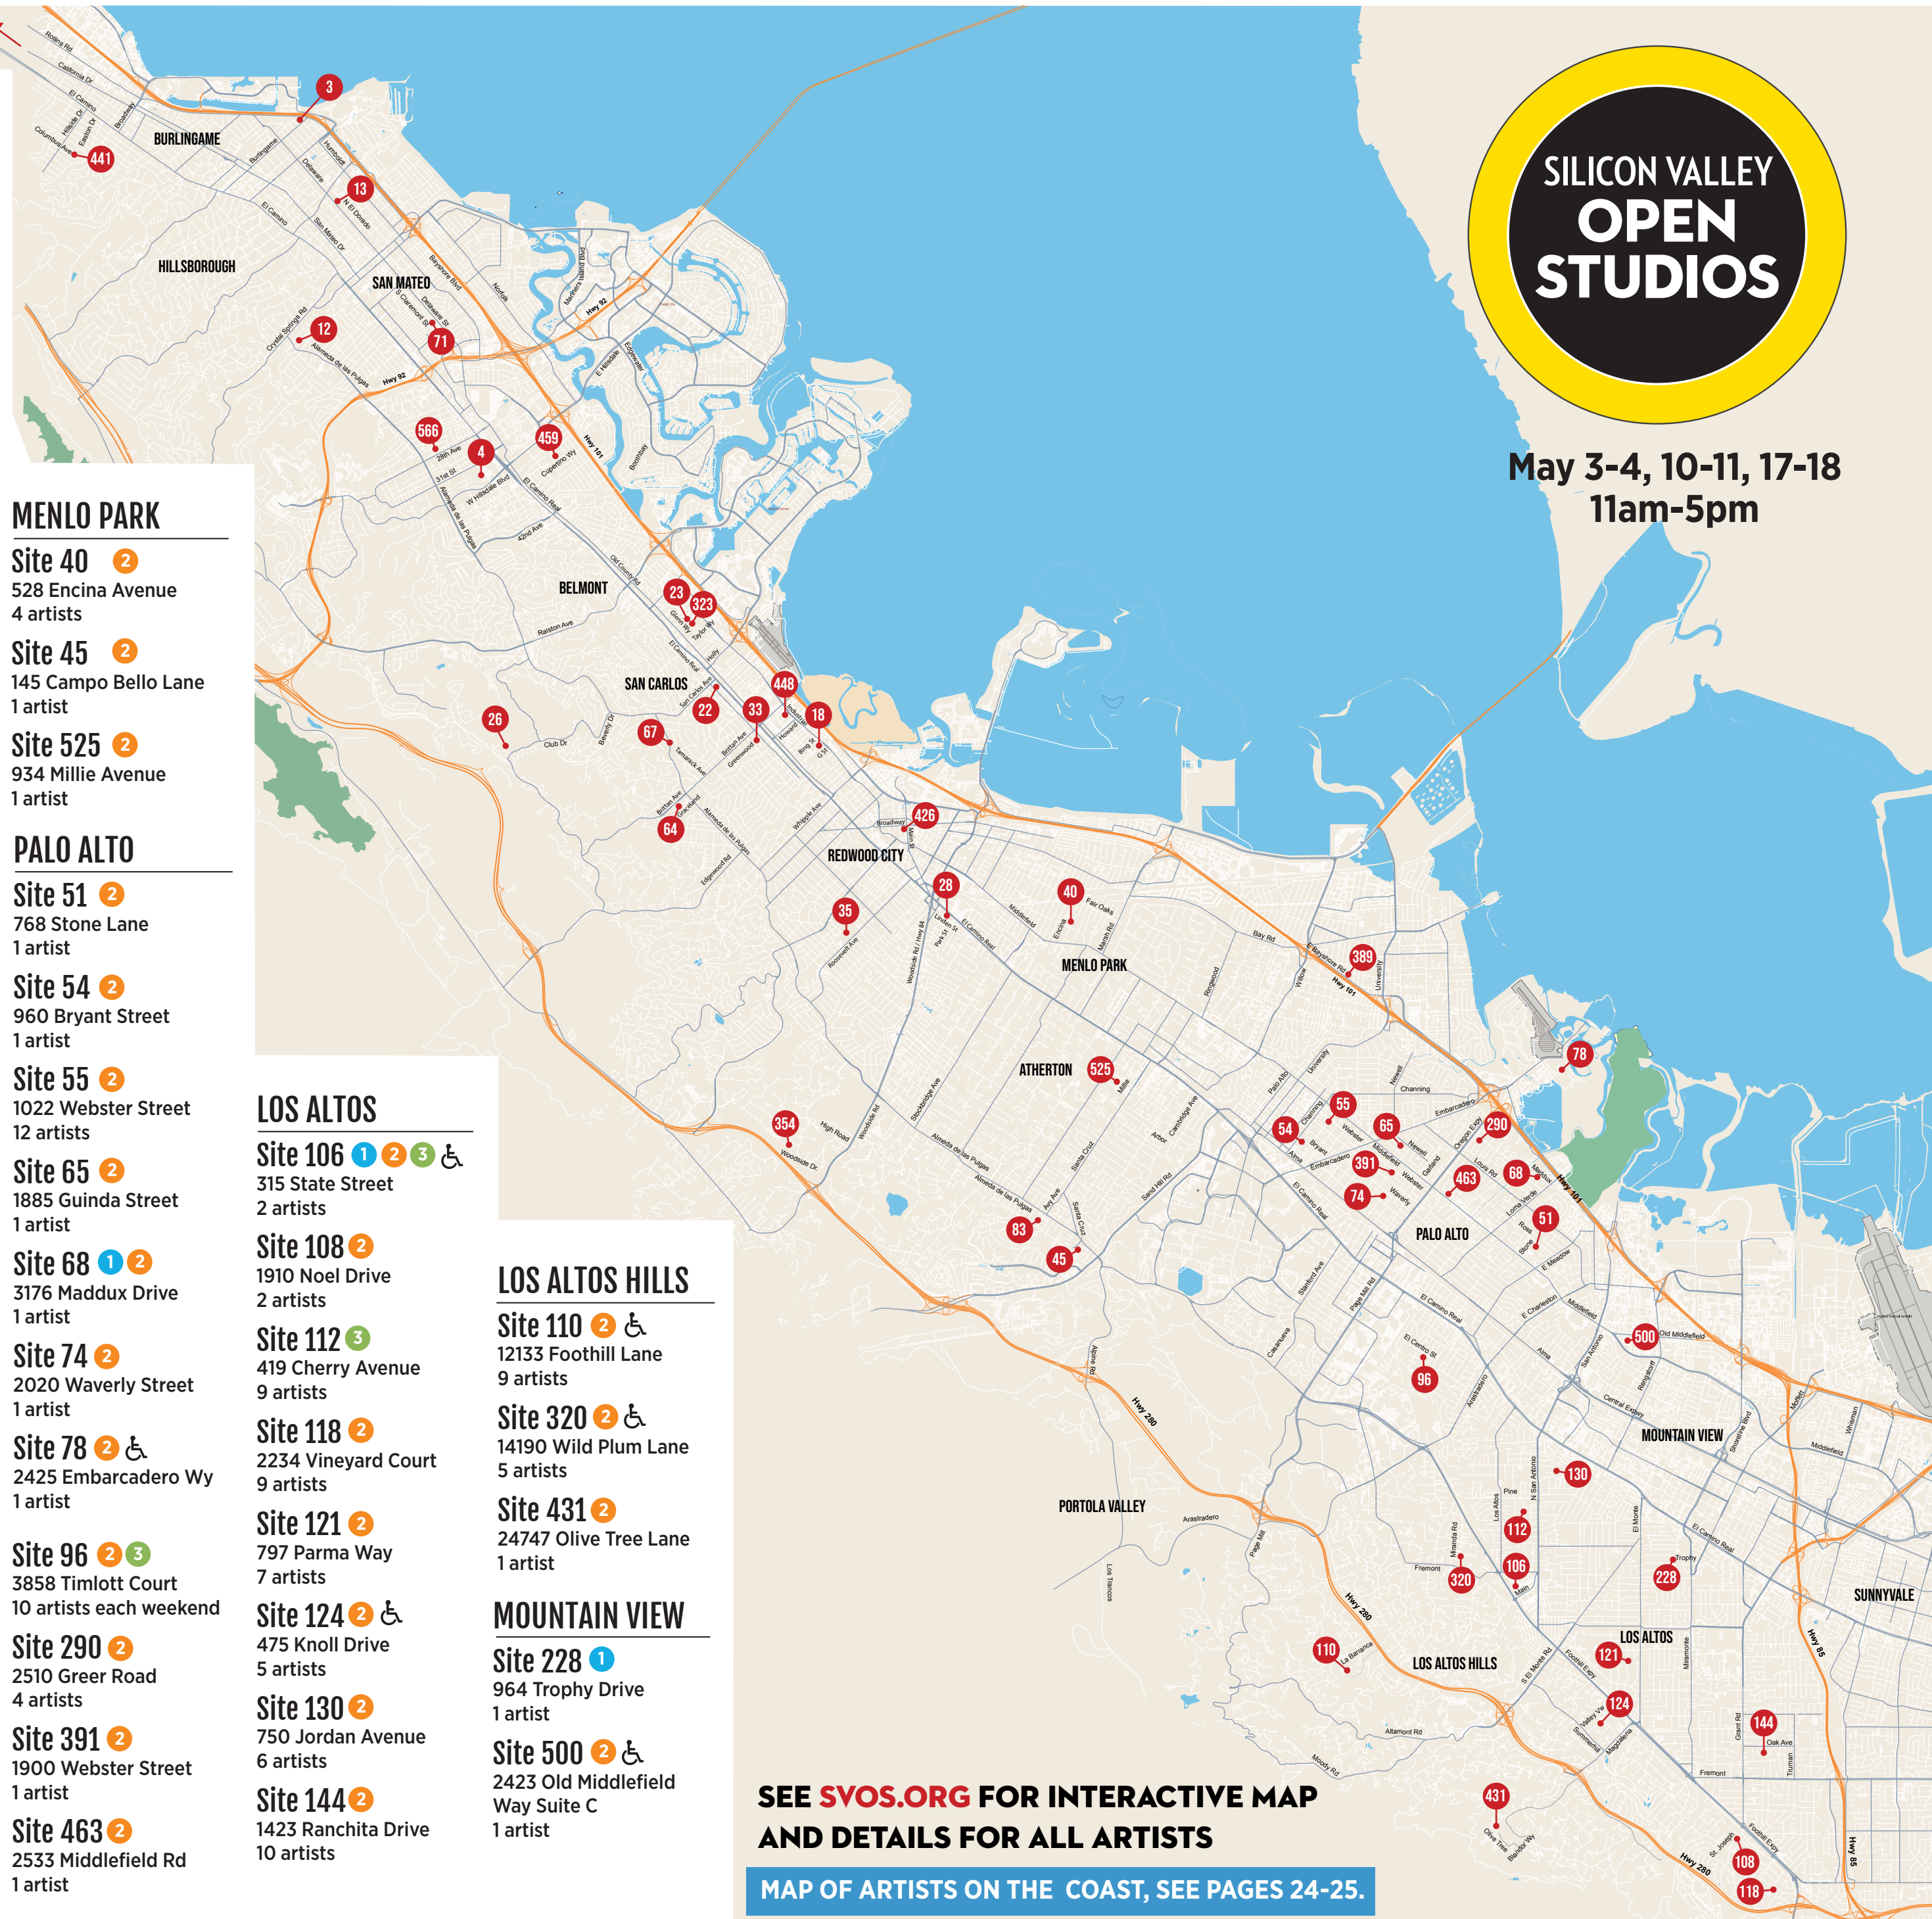

**Site 121** 2  
 797 Parma Way  
 7 artists

**Site 124** 2   
 475 Knoll Drive  
 5 artists

**Site 130** 2  
 750 Jordan Avenue  
 6 artists

**Site 144** 2  
 1423 Ranchita Drive  
 10 artists

## LOS ALTOS HILLS

**Site 110** 2   
 12133 Foothill Lane  
 9 artists

**Site 320** 2   
 14190 Wild Plum Lane  
 5 artists

**Site 431** 2  
 24747 Olive Tree Lane  
 1 artist

## MOUNTAIN VIEW

**Site 228** 1  
 964 Trophy Drive  
 1 artist

**Site 500** 2   
 2423 Old Middlefield  
 Way Suite C  
 1 artist

5 S. SAN FRANCISCO  
 See address below

SILICON VALLEY  
**OPEN  
 STUDIOS**

May 3-4, 10-11, 17-18  
 11am-5pm

SEE [SVOS.ORG](http://SVOS.ORG) FOR INTERACTIVE MAP  
 AND DETAILS FOR ALL ARTISTS

MAP OF ARTISTS ON THE COAST, SEE PAGES 24-25.