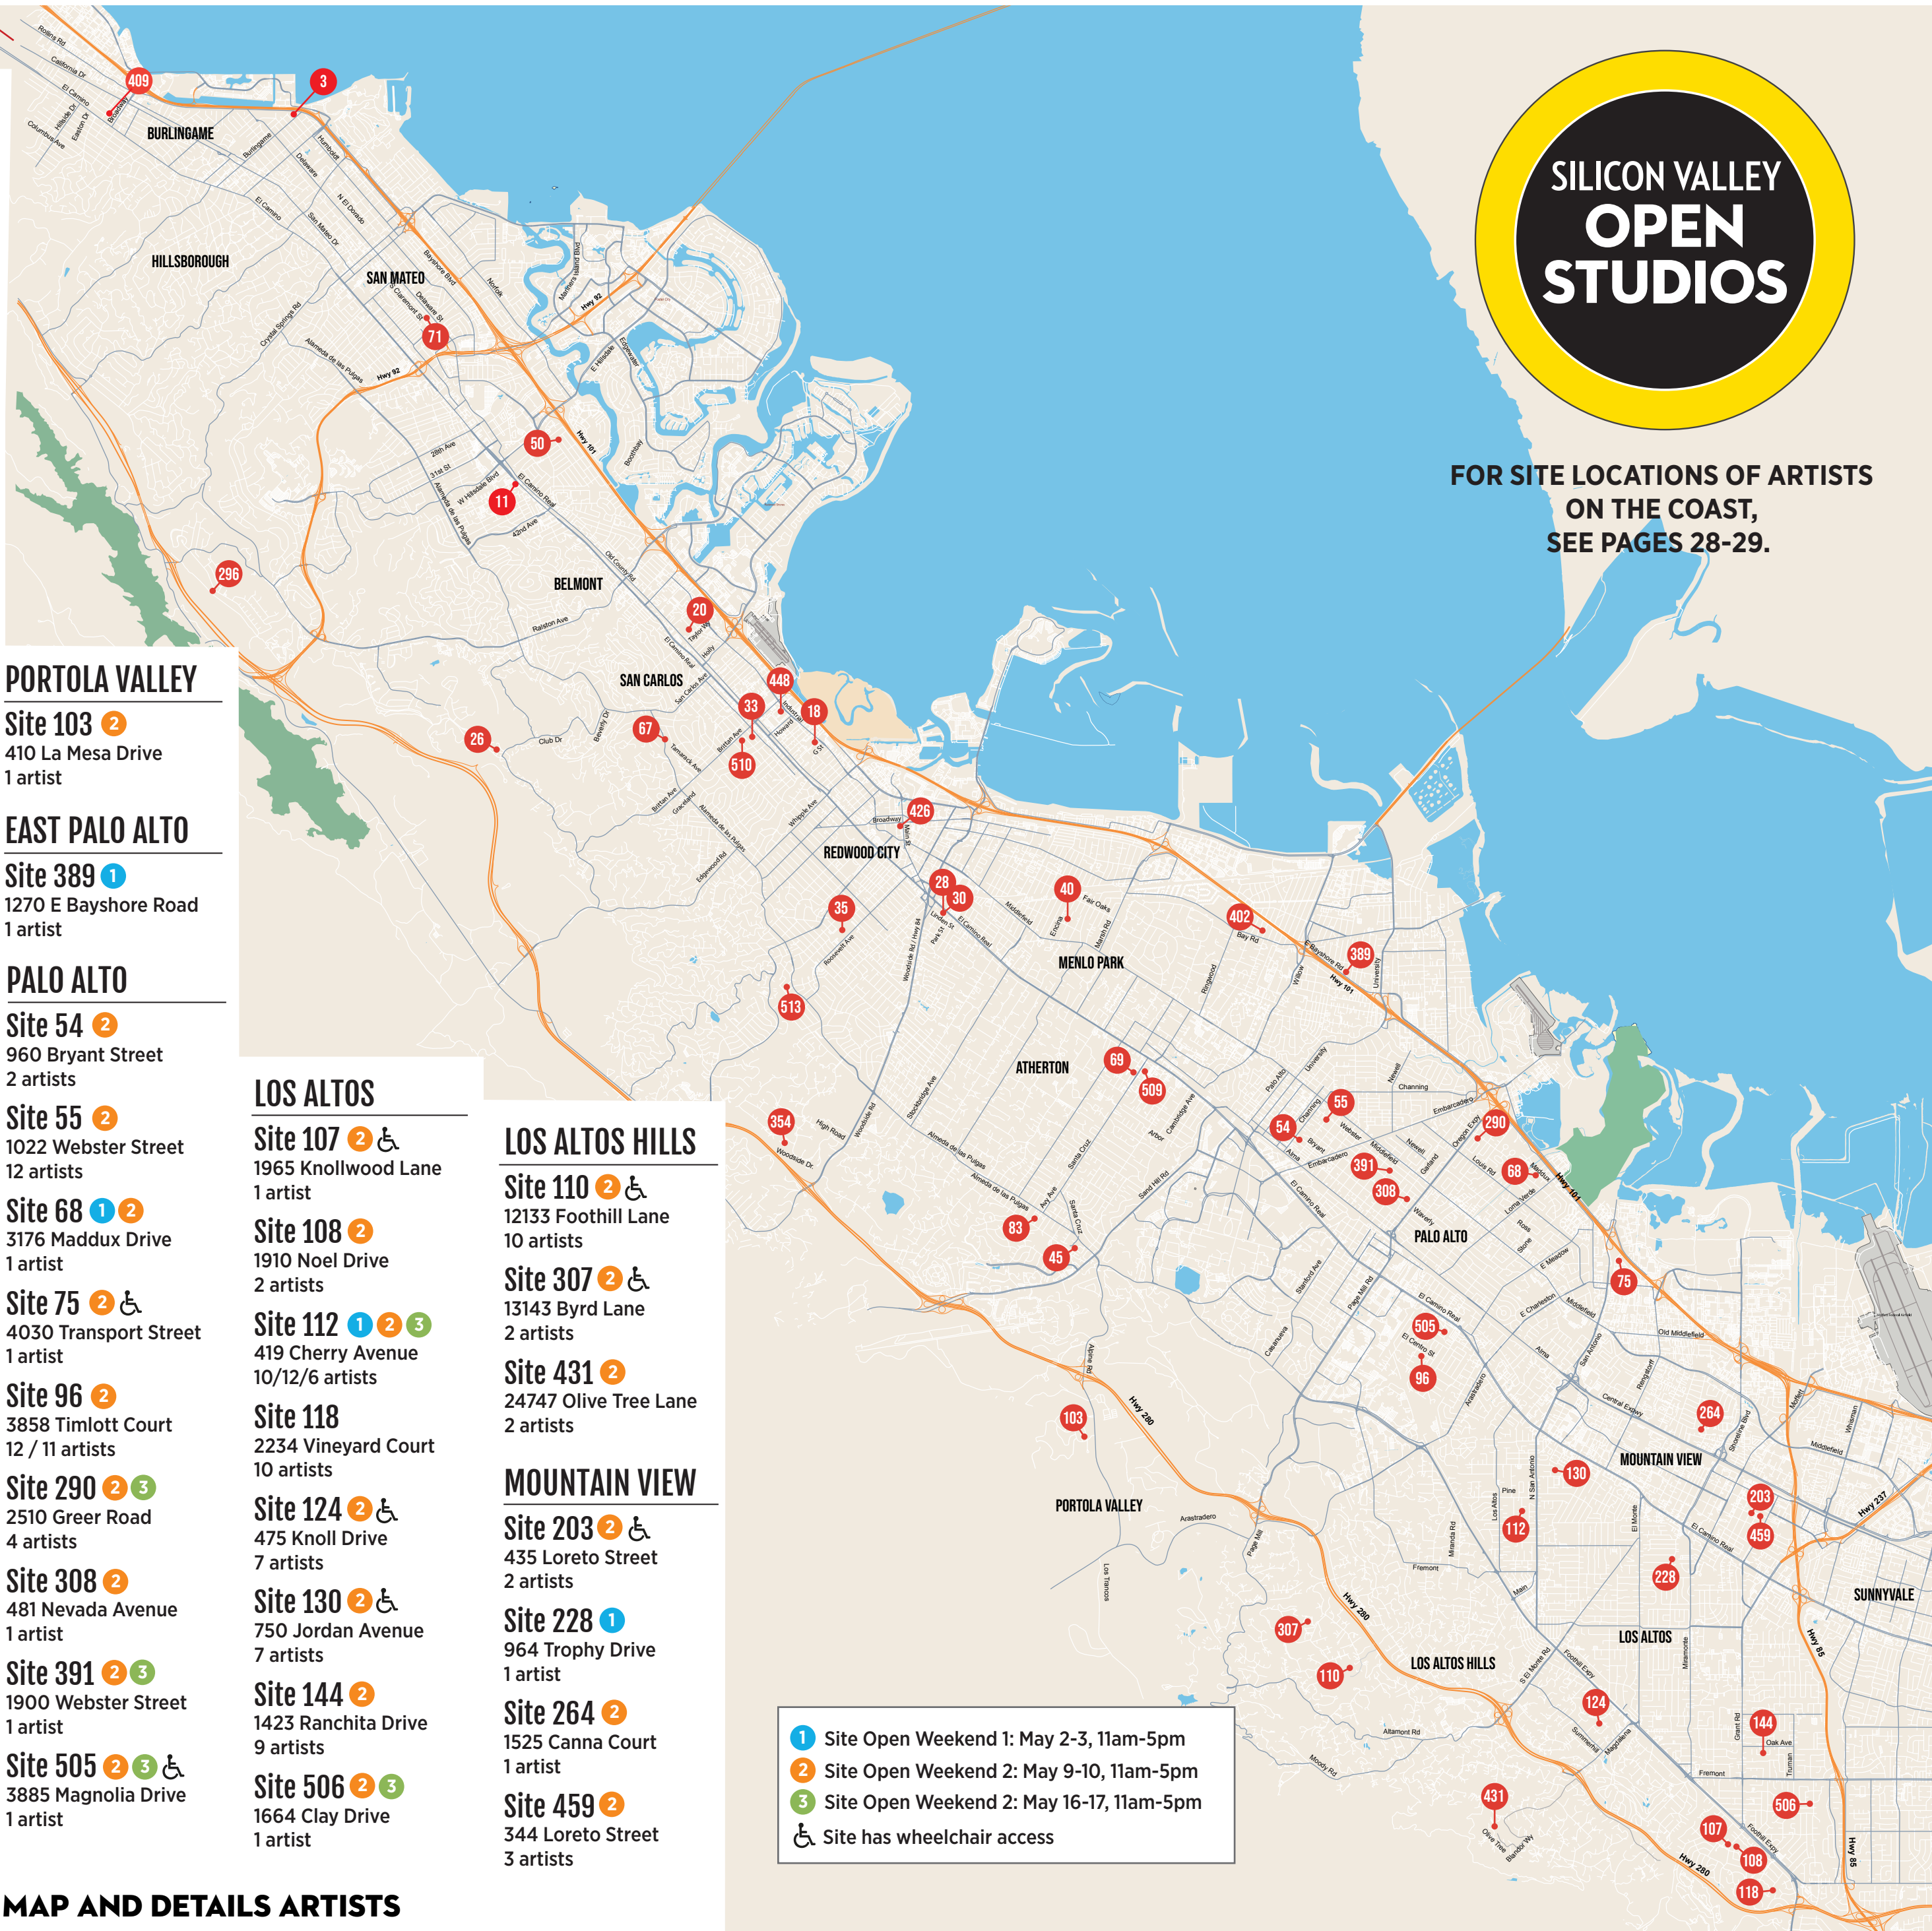

5 504 S. SAN FRANCISCO
See addresses below

ARTIST SITE LOCATIONS

NORTHERN & MID-PENINSULA

PLEASE NOTE THAT NOT ALL ARTISTS MAY BE SHOWING EVERY WEEKEND A SITE IS OPEN, CHECK ARTIST LISTINGS FOR SHOW DATES.

S. SAN FRANCISCO

Site 5 1 &
75 Highland Avenue
1 artist

Site 504 1 &
147 Francisco Dr, Unit B
1 artist

SAN MATEO

Site 3 1 2 &
1022 N Idaho Street
10 artists

Site 11 1 &
3600 S El Camino Real
3 artists

Site 50 2
3506 Casanova Drive
2 artists

Site 71 1
1515 S Claremont Street
4 artists

Site 296 2 &
1760 Lexington Avenue
1 artist

SAN CARLOS

Site 18 2
1700 Industrial Road
33 artists

Site 20 1 2 3
620 Taylor Way #2
1 artist

Site 26 2
12 Trillium Lane
1 artist

Site 33 1
1260 Greenwood Avenue
1 artist

Site 67 2 &
788 Tamarack Avenue
1 artist

Site 448 1 2
1160 Industrial Road #11
3 artists

Site 510 2 &
131 Glenn Way, Suite 3
1 artist

BURLINGAME

Site 409 1 &
1244 Capuchino Avenue
1 artist

REDWOOD CITY

Site 28 2 &
275A Linden Street
6 artists

Site 30 2 &
275B Linden Street
4 artists

Site 35 2
1400 Roosevelt Avenue
10 artists

Site 426 2 &
800 Main Street
6 artists

Site 513 2 &
903 Chesterton Avenue
1 artist

WEST MENLO PARK

Site 83 2
2169 Gordon Avenue
3 artists

MENLO PARK

Site 40 2
528 Encina Avenue
4 artists

Site 45 2
145 Campo Bello Lane
1 artist

Site 69 2 &
826 Santa Cruz Avenue
4 artists

Site 402 2 &
1004 Almanor Avenue
1 artist

Site 509 2
1075 Curtis St Suite 200
1 artist

WOODSIDE

Site 354 2
610 Woodside Drive
1 artist

SILICON VALLEY
OPEN STUDIOS

FOR SITE LOCATIONS OF ARTISTS
ON THE COAST,
SEE PAGES 28-29.

PORTOLA VALLEY

Site 103 2
410 La Mesa Drive
1 artist

EAST PALO ALTO

Site 389 1
1270 E Bayshore Road
1 artist

PALO ALTO

Site 54 2
960 Bryant Street
2 artists

Site 55 2
1022 Webster Street
12 artists

Site 68 1 2
3176 Maddux Drive
1 artist

Site 75 2 &
4030 Transport Street
1 artist

Site 96 2
3858 Timlott Court
12 / 11 artists

Site 290 2 3
2510 Greer Road
4 artists

Site 308 2
481 Nevada Avenue
1 artist

Site 391 2 3
1900 Webster Street
1 artist

Site 505 2 3 &
3885 Magnolia Drive
1 artist

LOS ALTOS

Site 107 2 &
1965 Knollwood Lane
1 artist

Site 108 2
1910 Noel Drive
2 artists

Site 112 1 2 3
419 Cherry Avenue
10/12/6 artists

Site 118
2234 Vineyard Court
10 artists

Site 124 2 &
475 Knoll Drive
7 artists

Site 130 2 &
750 Jordan Avenue
7 artists

Site 144 2
1423 Ranchita Drive
9 artists

Site 506 2 3
1664 Clay Drive
1 artist

LOS ALTOS HILLS

Site 110 2 &
12133 Foothill Lane
10 artists

Site 307 2 &
13143 Byrd Lane
2 artists

Site 431 2
24747 Olive Tree Lane
2 artists

MOUNTAIN VIEW

Site 203 2 &
435 Loreto Street
2 artists

Site 228 1
964 Trophy Drive
1 artist

Site 264 2
1525 Canna Court
1 artist

Site 459 2
344 Loreto Street
3 artists

1 Site Open Weekend 1: May 2-3, 11am-5pm
2 Site Open Weekend 2: May 9-10, 11am-5pm
3 Site Open Weekend 2: May 16-17, 11am-5pm
& Site has wheelchair access

SEE SVOS.ORG FOR INTERACTIVE MAP AND DETAILS ARTISTS