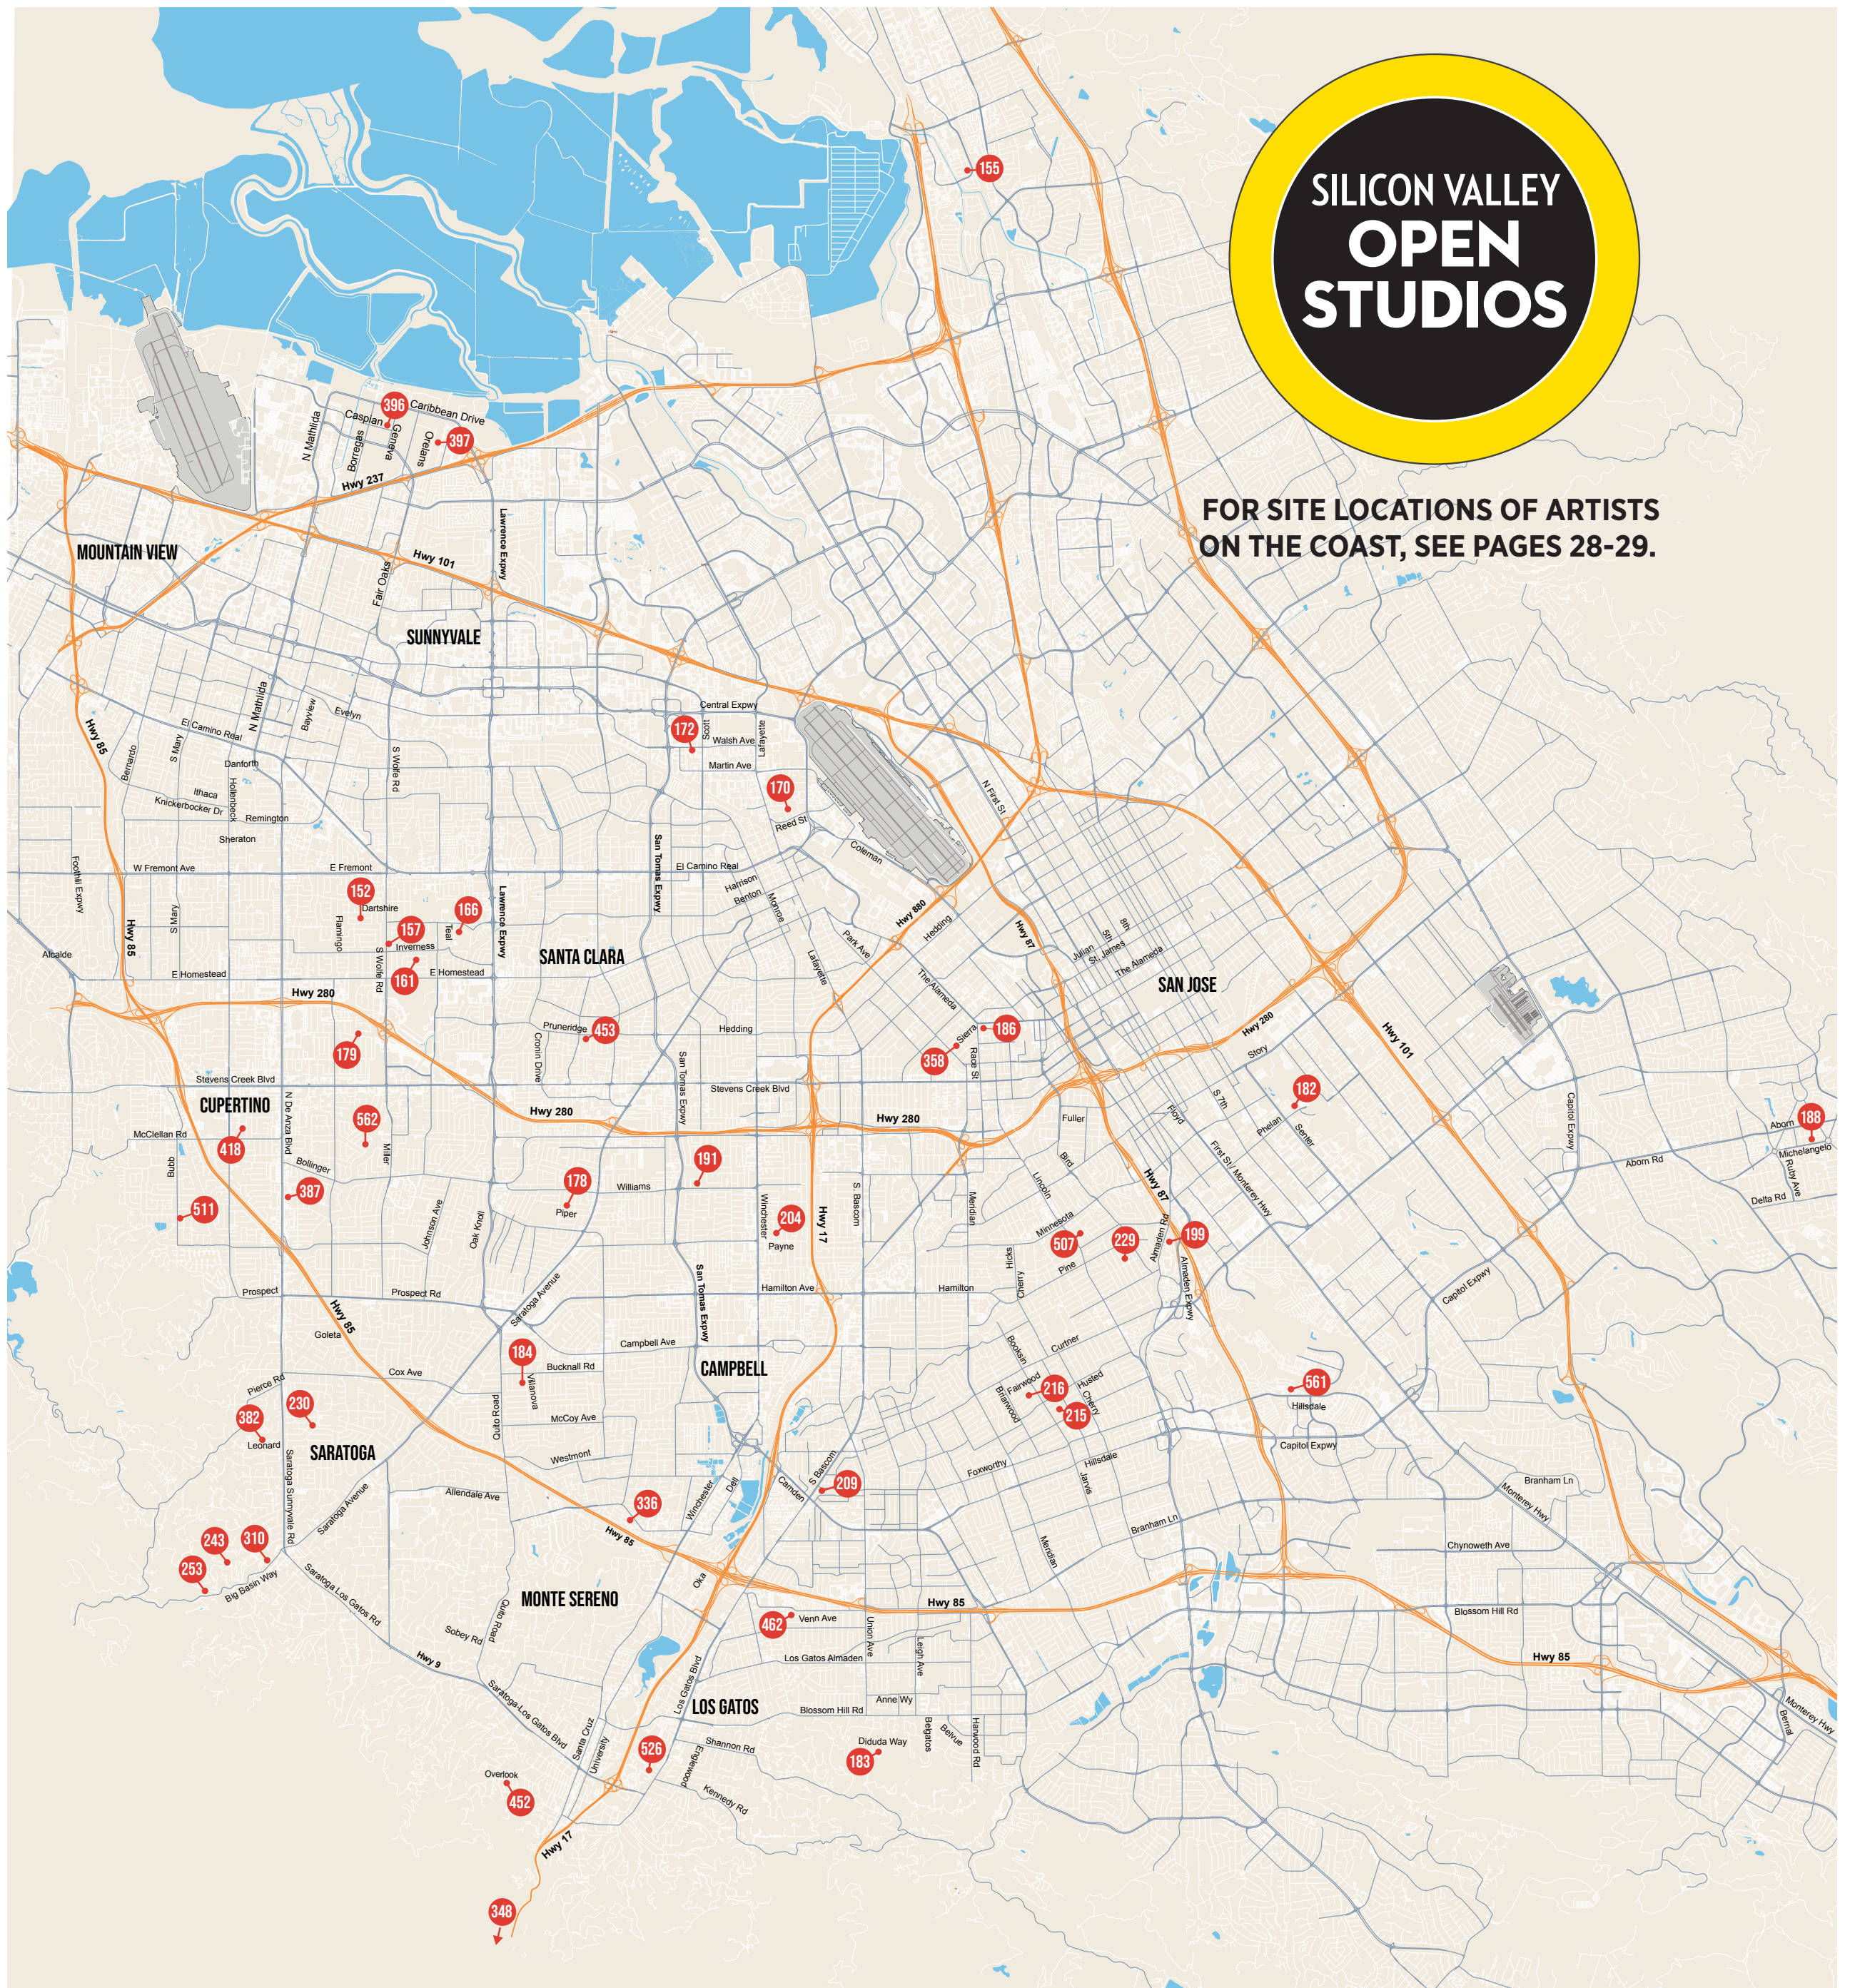

- Site 215** ③ ♿
1549 Larkspur Drive
1 artist
- Site 216** ③
1622 Andalusia Way
2 artists
- Site 229** ③
1862 Jonathan Avenue
1 artist
- Site 358** ③ ♿
1315 Sierra Avenue
1 artist
- Site 387** ③ ♿
1072 S De Anza Blvd #A106
1 artist
- Site 462** ③
2361 Venn Ave
4 artists
- Site 507** ③
1040 California Avenue
2 artists
- Site 561** ③ ♿
484 Tower Hill Avenue
1 artist

LOS GATOS

- Site 183** ③ ♿
14930 Diduca Way
3 artists
- Site 336** ③ ♿
852 Pollard Road
1 artist
- Site 348** ② ③ ♿
18300 Montevina Road
1 artist
- Site 452** ③ ♿
18000 Overlook Road
1 artist
- Site 526** ③
218 Caldwell Avenue
1 artist

MILPITAS

- Site 155** ①
1301 Elkwood Drive
1 artist

- ① Site Open Weekend 1: May 2-3, 11am-5pm
- ② Site Open Weekend 2: May 9-10, 11am-5pm
- ③ Site Open Weekend 2: May 16-17, 11am-5pm
- ♿ Site has wheelchair access

FOR SITE LOCATIONS OF ARTISTS ON THE COAST, SEE PAGES 28-29.

SEE **SVOS.ORG** FOR INTERACTIVE MAP AND DETAILS FOR ARTISTS